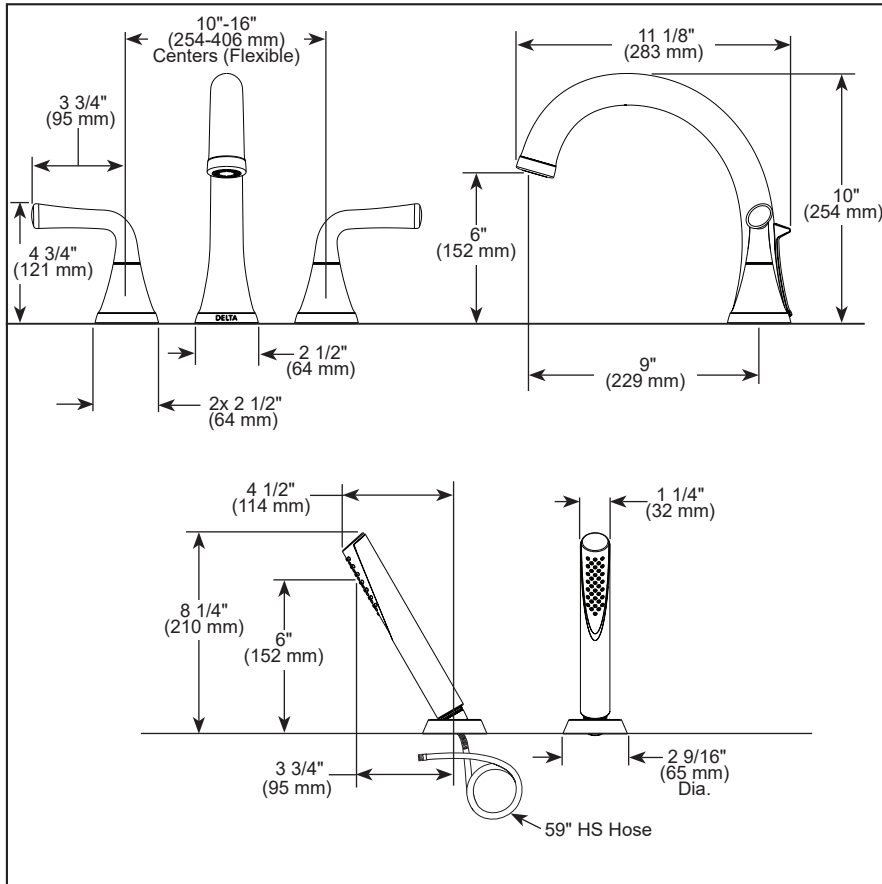

see what Delta can do™

ROMAN TUB/WHIRLPOOL FAUCET TRIM

- Kayra™ Bath Collection
- Three Hole Installation (T2733 Series)
- Four Hole Installation (T4733 Series)

STANDARD SPECIFICATIONS:

- Temperature and volume controlled with handles
- Rough-In kit must also be ordered to complete installation
 - R4707 for four hole
 - R2707 for three hole
- There are separate specification sheets on each rough-in kit if more details are required.
- Hand shower includes certified double check valves for backflow prevention (T4733)
- Hand shower max flow rate 1.75 gpm @ 80 psi, 6.6 L/min @ 550 kPa
- Hot/cold indicators

▲ Designate proper finish suffix

COMPLIES WITH:

- ASME A112.18.1 / CSA B125.1
- EPA WaterSense® - Applies to T4733▲ only
- ICC/ANSI A117.1 - Valve control only

Delta Faucet Company reserves the right (1) to make changes in specifications and materials, and (2) to change or discontinue models, both without notice or obligation. Dimensions are for reference only. See current full-line price book or www.deltafaucet.com for finish options and product availability.

DSP-B-T2733 Rev. B

Delta Faucet Company

55 E. 111th Street, Carmel, Indiana 46280
350 South Edgeware Road, St. Thomas, ON N5P 4L1
© 2026 Delta Faucet Company